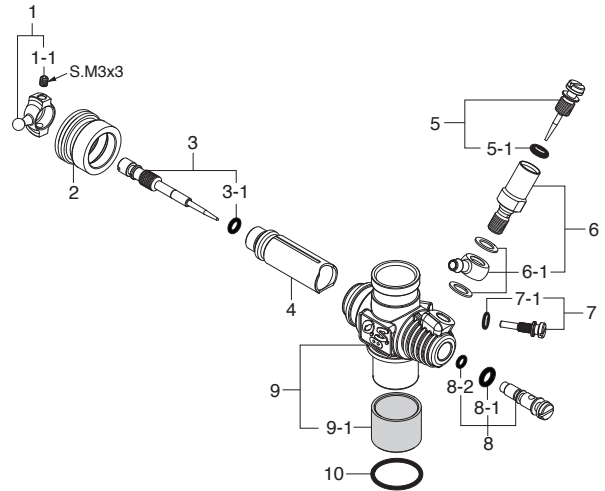

### CAP SCREW SETS (10pcs./set)

Code No.	Size	Pcs. used in an engine
79871020	M2.6x7	Cover Plate Retaining Screw (4pcs.)
79871055	M2.6x18	Carburetor Retainer Retaining Screw (1pc.)
79871180	M3x18	Cylinder Head Retaining Screw (4pcs.)

\*Type of screw

C...Cap Screw B...Binding Screw M...Oval Fillister-Head Screw  
F...Flat Head Screw T...Tapping Screw N...Round Head Screw S...Set Screw

No.	Code No.	Description
1	2DA04000	Outer Head OSSPEED B2104
2	2DA04100	Inner Head OSSPEED B2104
2-1	2DA04180	Inner Head "O" Ring (BLACK) (S-32)
3	2A004160	Head Gasket (0.1mm, 0.15mm) R2101
4	2DA03010	Built-up Parts Set OSSPEED B2104
4-1	2DA03000	Cylinder & Piston Assembly OSSPEED B2104
4-2	22016000	Piston Pin 21XZ-R
4-3	2AP17000	O.S. SPEED Piston Pin Retainer 2 (6pcs.)
4-4	22425003	Connecting Rod (w/piston pin retainers 3pcs.) OSSP B2102,21XZ-B SP3
5	2BP81000	Carburetor Complete Type 22E(B) W/Out Reducer
6	23981740	Carburetor Retainer Assembly 21E,21H,21J
6-1	24881824	"O" Ring (2pcs.) (7B,20G)
7	23731020	Ball Bearing (Front) 21XZ-B
8	2DA01000	Crankcase OSSPEED B2104
9	23730050	Ceramic Bearing (Rear) OSSPEED 21V SPEC
10	2DA02000	Crankshaft OSSPEED B2104
11	23107100	Cover Gasket (S-22) 21XZ,30VG,35AX
12	2DA07000	Cover Plate Assembly OSSPEED B2104
12-1	2DA07010	Thrust Plate (w/ nylon nut M3 BLACK) OSSPEED B2104
	71641300	Glow Plug P3
	22826140	Exhaust Seal Ring
	71533261	Carburetor Reducer $\phi$ 6II (RED) w/ "O" Ring
	71533865	Carburetor Reducer $\phi$ 6.5II (RED) w/ "O" Ring
	22884250	Dust Cap Set ( $\phi$ 3, $\phi$ 16, $\phi$ 18)