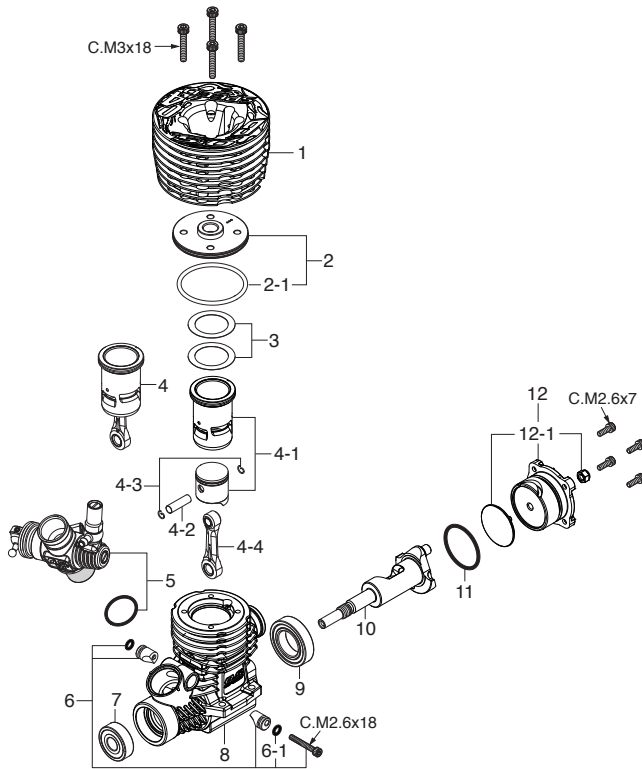

### CAP SCREW SETS (10pcs./set)

Code No.	Size	Pcs. used in an engine
79871020	M2.6x7	Cover Plate Retaining Screw (4pcs.)
79871055	M2.6x18	Carburetor Retainer Retaining Screw (1pc.)
79871180	M3x18	Cylinder Head Retaining Screw (4pcs.)

\*Type of screw

C...Cap Screw B...Binding Screw M...Oval Fillister-Head Screw  
F...Flat Head Screw T...Tapping Screw N...Round Head Screw S...Set Screw

No.	Code No.	Description
1	2DA04000	Outer Head OSSPEED B2104
2	2DA04100	Inner Head OSSPEED B2104
2-1	2DA04180	Inner Head "O" Ring (BLACK) (S-32)
3	2A004160	Head Gasket (0.1mm, 0.15mm) R2101
4	2DA03010	Built-up Parts Set OSSPEED B2104
4-1	2DA03000	Cylinder & Piston Assembly OSSPEED B2104
4-2	22016000	Piston Pin 21XZ-R
4-3	2AP17000	O.S. SPEED Piston Pin Retainer 2 (6pcs.)
4-4	22425003	Connecting Rod (w/piston pin retainers 3pcs.) OSSP B2102,21XZ-B SP3
5	2BP81000	Carburetor Complete Type 22E(B) W/Out Reducer
6	23981740	Carburetor Retainer Assembly 21E,21H,21J
6-1	24881824	"O" Ring (2pcs.) (7B,20G)
7	23731020	Ball Bearing (Front) 21XZ-B
8	2DA01000	Crankcase OSSPEED B2104
9	23730050	Ceramic Bearing (Rear) OSSPEED 21V SPEC
10	2DA02000	Crankshaft OSSPEED B2104
11	23107100	Cover Gasket (S-22) 21XZ,30VG,35AX
12	2DA07000	Cover Plate Assembly OSSPEED B2104
12-1	2DA07010	Thrust Plate (w/ nylon nut M3 BLACK) OSSPEED B2104
	71641300	Glow Plug P3
	22826140	Exhaust Seal Ring
	71533261	Carburetor Reducer $\phi$ 6II (RED) w/ "O" Ring
	71533865	Carburetor Reducer $\phi$ 6.5II (RED) w/ "O" Ring
	22884250	Dust Cap Set ( $\phi$ 3, $\phi$ 16, $\phi$ 18)